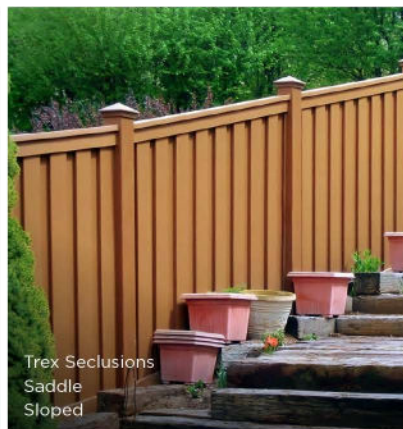

AN EYE-CATCHING DESIGN

For a more contemporary style, choose Trex Horizons. The clean, horizontal lines expand your space and enhance your yard. Made with the high-quality composite Trex is known for, this fence creates fantastic curb appeal with a distinct, striking appearance.

Trex Horizons
Winchester Grey
Residential

HORIZONS

WHY CHOOSE TREX FENCING?

STYLE

- 3 rich, natural colors that complement any landscape
- Neighbor-friendly, board-on-board design looks the same on both sides
- Adaptable for slopes and heights up to 12 feet
- Customizable for various applications (eg. Trex Posts with ornamental panels or lattice)

Trex Seclusions
Saddle
Commercial

Trex Horizons
Winchester Grey
Gate

Trex Horizons
Woodland Brown
Commercial

Trex Horizons
Winchester Grey
HOA

Trex Seclusions
Saddle
Residential

Trex Horizons
Saddle
Residential

Trex Horizons
Woodland Brown
Residential

SECLUSIONS
EXPLODED VIEW

Trex Seclusions
Saddle
Sloped

COLORS

Saddle

Winchester Grey

Woodland Brown

POST CAP STYLES