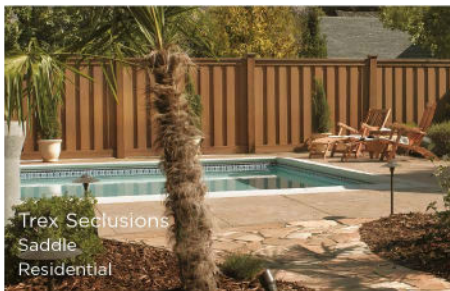

AN EYE-CATCHING DESIGN

For a more contemporary style, choose Trex Horizons. The clean, horizontal lines expand your space and enhance your yard. Made with the high-quality composite Trex is known for, this fence creates fantastic curb appeal with a distinct, striking appearance.

Trex Horizons
Winchester Grey
Residential

HORIZONS

WHY CHOOSE TREX FENCING?

STYLE

- 3 rich, natural colors that complement any landscape
- Neighbor-friendly, board-on-board design looks the same on both sides
- Adaptable for slopes and heights up to 12 feet
- Customizable for various applications (eg. Trex Posts with ornamental panels or lattice)

Trex Seclusions
Saddle
Commercial

Trex Horizons
Winchester Grey
Gate

Trex Horizons
Woodland Brown
Commercial

Trex Horizons
Winchester Grey
HOA

Trex Seclusions
Saddle
Residential

Trex Horizons
Saddle
Residential

Trex Horizons
Woodland Brown
Residential

SECLUSIONS
EXPLODED VIEW

Trex Seclusions
Saddle
Sloped

COLORS

Saddle

Winchester Grey

Woodland Brown

POST CAP STYLES