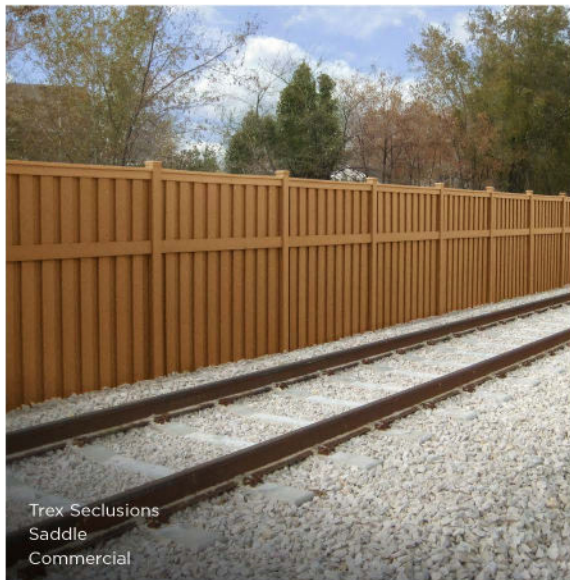

Trex Seclusions
Woodland Brown
Residential

Trex Seclusions
Saddle
Commercial