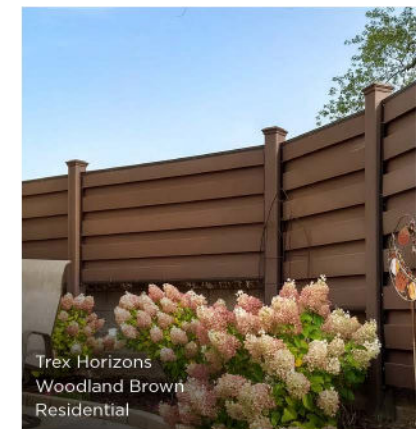

Trex Horizons
Woodland Brown
Residential

POST CAP STYLES

Trex Horizons
Woodland Brown
Residential