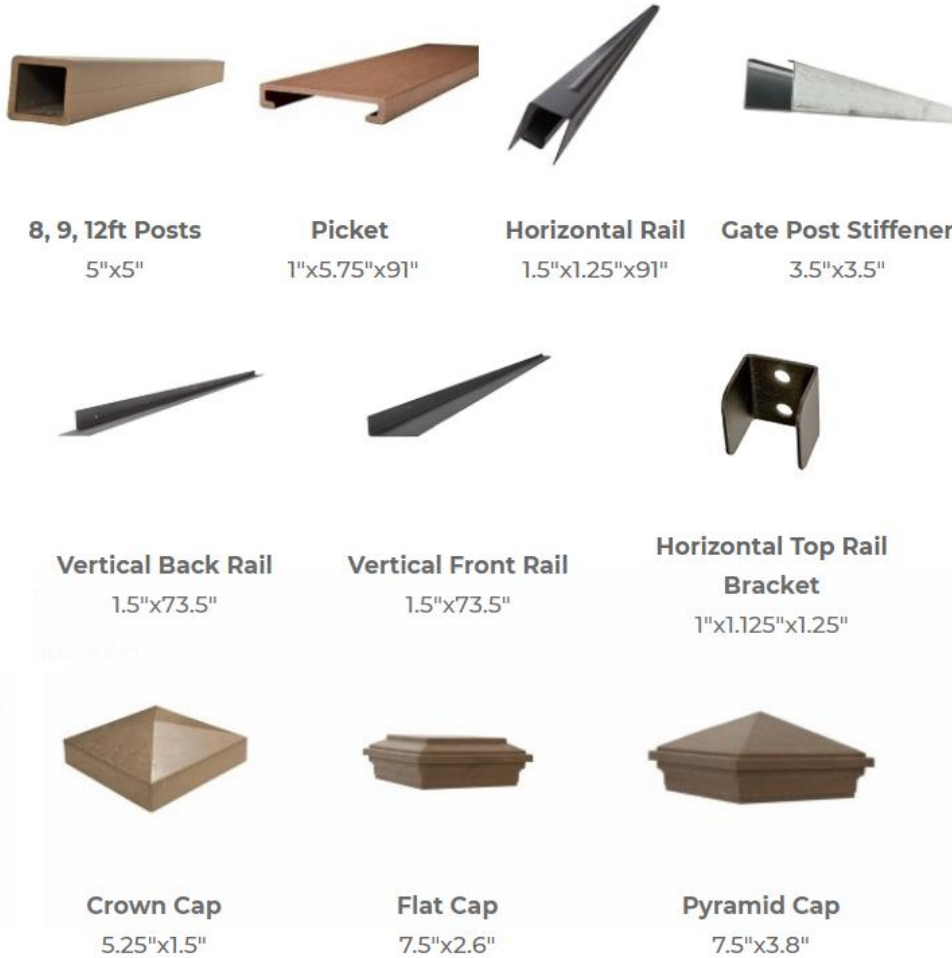

Trex® w/ Horizons™

HORIZONTAL FENCE SYSTEM

Fence Components

Architectural drawings for all heights are available at YourNextFence.com/Support