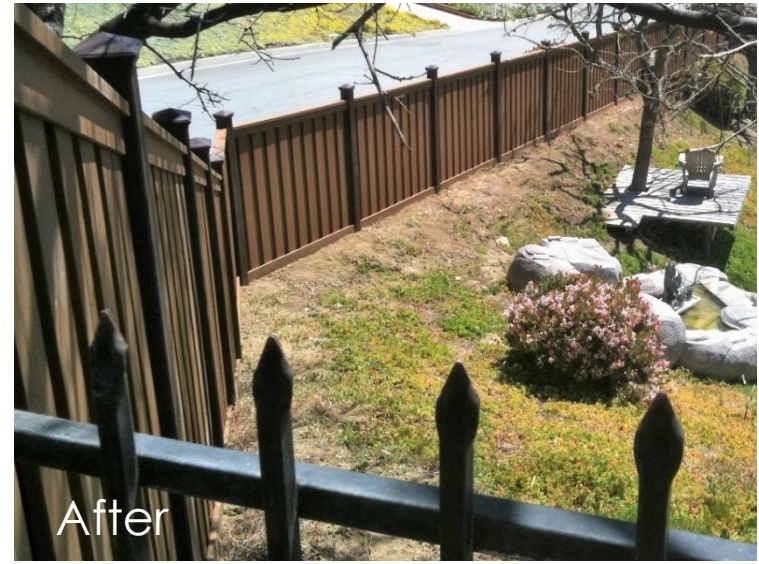

Before and After – What a Difference!