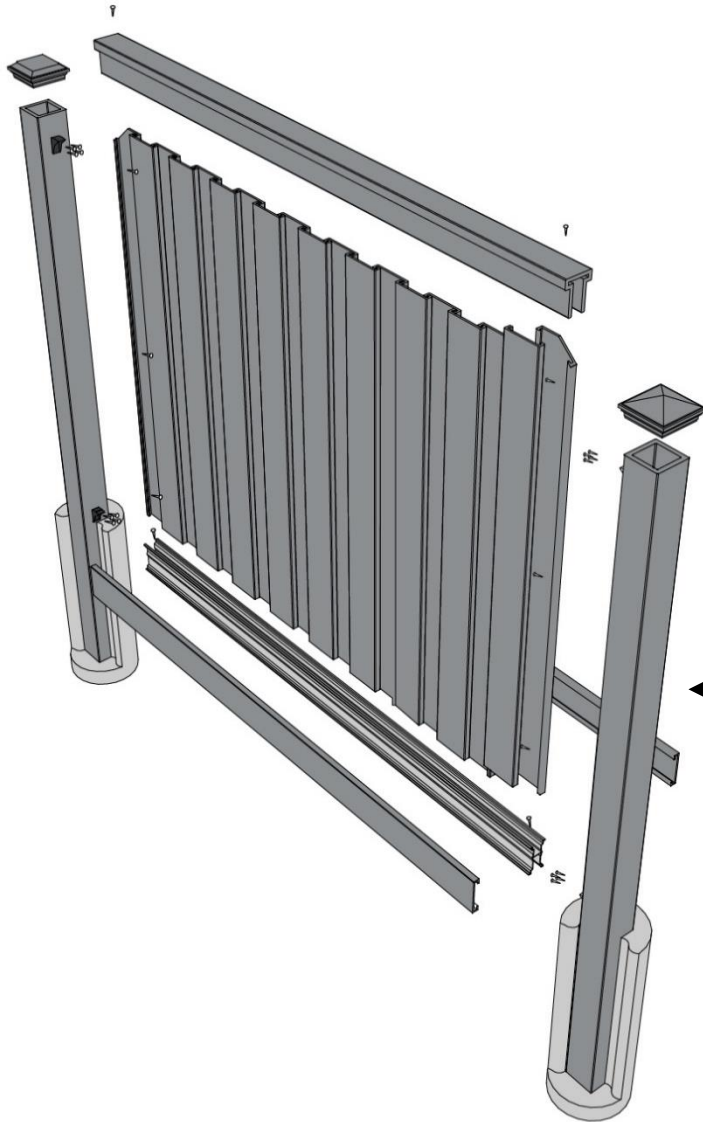

Trex® Seclusions®

COMPOSITE FENCING SYSTEM

6x8 FENCE KIT

- 4 Fence Brackets
- 1 Top Rail
- 19 Pickets
- 2 Bottom Rail Covers
- 1 Aluminum Bottom Rail
- 24 Fasteners

← The Trex post is universal. It is used for lines, ends, corners, and gates. It also can be used with other products such as ornamental panels.

Seclusions can be constructed to 8ft tall without mid rails and to custom heights up to 12ft with mid rails and steel post stiffeners.