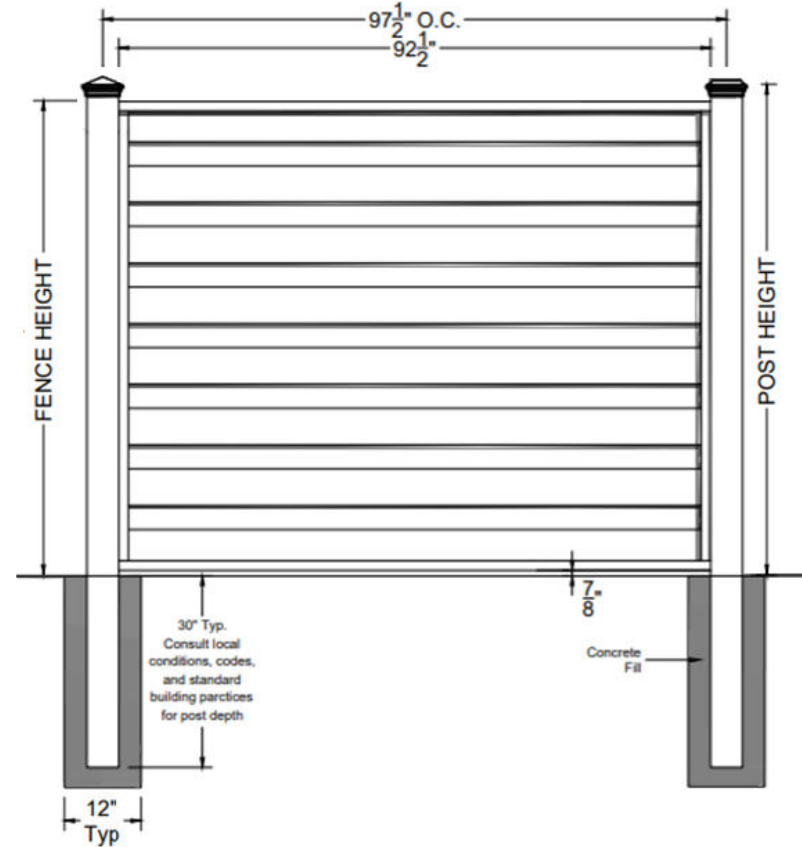

Trex® w/ Horizons™

HORIZONTAL FENCE SYSTEM

Fence Components

Architectural drawings for all heights are available at YourNextFence.com/Support