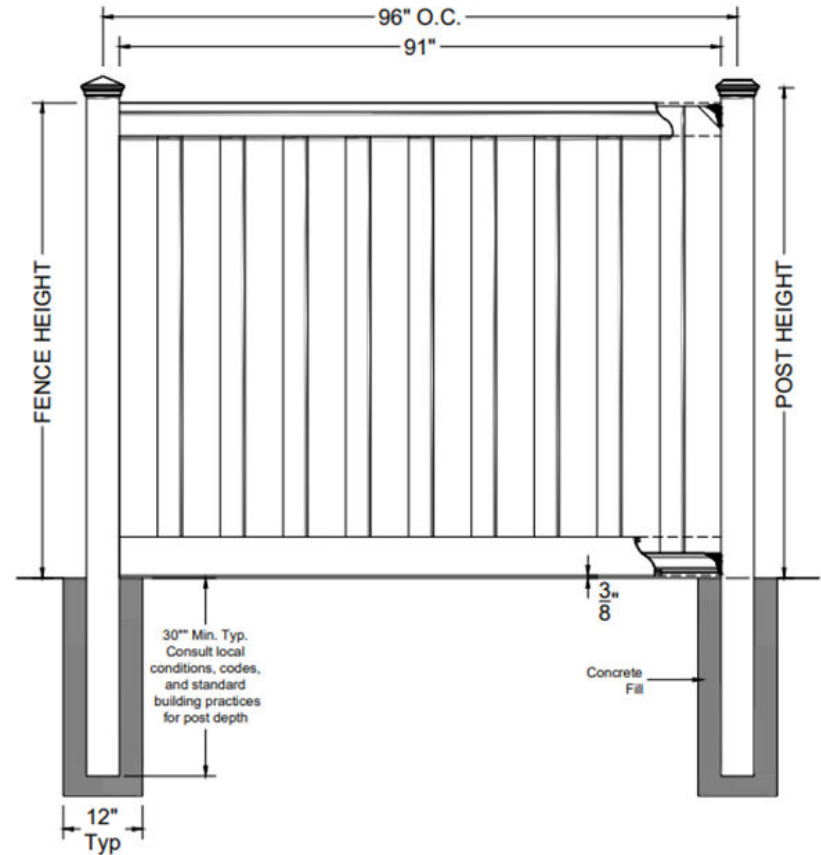

**Aluminum Bottom
Rail**
(6063 alloy T5 temper
rating)

Gate Post Stiffener
3.5"x3.5"

Crown Cap
5.25"x1.5"

Flat Cap
7.5"x2.6"

Pyramid Cap
7.5"x3.8"

Architectural drawings for all heights are available at YourNextFence.com/Support

Trex[®] w/ Horizons[™]

HORIZONTAL FENCE SYSTEM

- Contemporary horizontal board-on-board design; same on both sides
- Sleek steel black frame with interlocking picket system
- Low-maintenance
- Customizable for heights up to 12ft; adaptable design