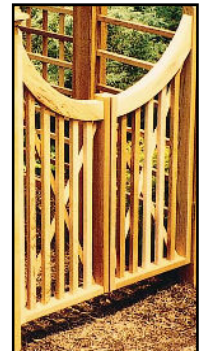

newenglandwoodworks

Classic Cedar Arbor Kits

Classic cedar 4x4 arbor

Opening Sizes

36"

42"

48"

54"

60"

72"

also as
components
only

Symmetrical 5x5 arbor
with optional lattice wings and posts

Unique Northeastern design arbor
with 4x5 arch and 5x5 posts

Stacked arbor in 4x4 or 5x5 frame
with optional spindle wings, gate and ball cap posts

Manufacturer of fine quality Western Red Cedar Arbors and Gates

newenglandwoodworks

newenglandwoodworks

5x5 Garden Arbor

5x5 New England Pergola
with optional Pyramid Picket Gate

Single Halo Arbor
with optional Lattice Gate

5x5 Green Pond Arbor

All AZEK® Arbor

Newport Arbor
with 5x5 posts

Walkway Gates & Arbor Wings

MARTHA'S VINEYARD

PYRAMID PICKET

LATTICE GATE

SPINDLE GATE