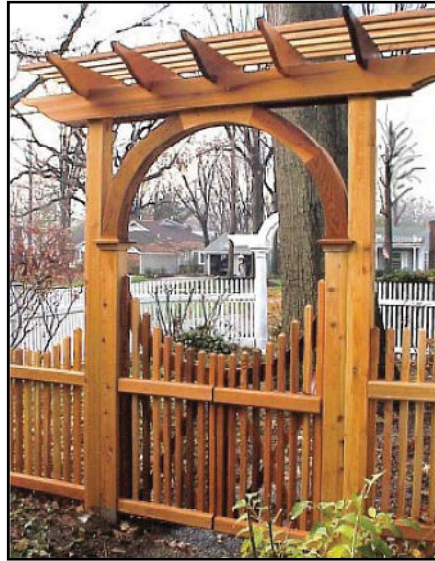

newenglandwoodworks

Classic Cedar Arbor Kits

Classic cedar 4x4 arbor

Opening Sizes

36"

42"

48"

54"

60"

72"

also as
components
only

Symmetrical 5x5 arbor
with optional lattice wings and posts

Unique Northeastern design arbor
with 4x5 arch and 5x5 posts

Stacked arbor in 4x4 or 5x5 frame
with optional spindle wings, gate and ball cap posts

Manufacturer of fine quality Western Red Cedar Arbors and Gates

newenglandwoodworks

newenglandwoodworks

5x5 Garden Arbor

5x5 New England Pergola
with optional Pyramid Picket Gate

Single Halo Arbor
with optional Lattice Gate

5x5 Green Pond Arbor

All AZEK® Arbor

Newport Arbor
with 5x5 posts

Walkway Gates & Arbor Wings

MARTHA'S VINEYARD

PYRAMID PICKET

LATTICE GATE

SPINDLE GATE