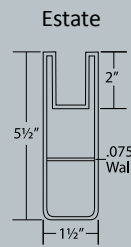

Reinforced top and bottom rail comes standard.

POCKET RAIL

MOCHA WALNUT ESTATE PRIVACY FEATURES

- Available with Estate pocket rails
 - 1-1/2" x 5-1/2" (Reinforced top and bottom rail standard)
- 6" tongue and groove pickets
- Panels offered in 6' width
- Made from high quality virgin vinyl raw materials