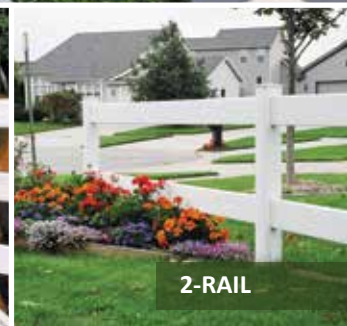

Reinforced top and bottom rail comes standard.

POCKET RAIL

MOCHA WALNUT ESTATE PRIVACY FEATURES

- Available with Estate pocket rails
 - 1-1/2" x 5-1/2" (Reinforced top and bottom rail standard)
- 6" tongue and groove pickets
- Panels offered in 6' width
- Made from high quality virgin vinyl raw materials

BARRINGTON

RANCH RAIL

Turn your rural or agricultural property into a showplace with EverGuard® Ranch Rail. All the beauty of traditional wood horse fence is combined with the low maintenance advantages of PVC to provide a dramatic boundary to your farm, ranch or neighborhood.

RANCH RAIL PROFILE:

RANCH RAIL FEATURES

- 1-1/2" x 5-1/2" rails
- 5" x 5" posts
- Available in 2, 3 & 4-rail and Crossbuck
- Offered in a variety of grades

POST CAPS

Complete your look by choosing from four distinct post cap options, each created to match perfectly with all styles of EverGuard® fencing. Select one post cap style to use throughout the entire layout, or use two or more styles to create an even more customized look.