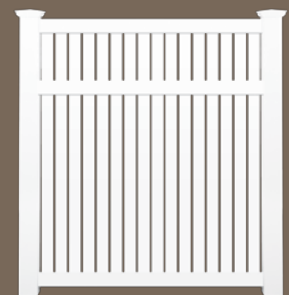

BARRINGTON SEMI-PRIVACY

SEMI-PRIVACY

With just the right amount of privacy, our semi-private style provides a distinct boundary without obstructing your view. Perfect for the backyard or around a pool, the Barrington style adds simple elegance to any outdoor surrounding.

Reinforced top and bottom rail comes standard.

POCKET RAIL

MOCHA WALNUT ESTATE PRIVACY FEATURES

- Available with Estate pocket rails
 - 1-1/2" x 5-1/2" (Reinforced top and bottom rail standard)
- 6" tongue and groove pickets
- Panels offered in 6' width
- Made from high quality virgin vinyl raw materials