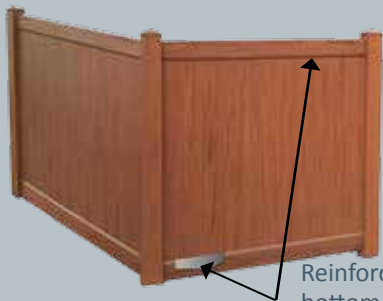

MOCHA WALNUT ESTATE PRIVACY

The new EverGuard® Mocha Walnut Estate privacy panel combines the beauty of a wood fence with the longevity of PVC. This high quality, visually appealing option can add a great look to any space.

Whichever privacy style you choose, your new fence will be backed by our limited lifetime warranty, giving you peace of mind that you'll have the serenity you need and a look you'll love for years to come.

SEMI-PRIVACY

With just the right amount of privacy, our semi-private style provides a distinct boundary without obstructing your view. Perfect for the backyard or around a pool, the Barrington style adds simple elegance to any outdoor surrounding.

Reinforced top and bottom rail comes standard.

POCKET RAIL

MOCHA WALNUT ESTATE PRIVACY FEATURES

- Available with Estate pocket rails
  - 1-1/2" x 5-1/2" (Reinforced top and bottom rail standard)
- 6" tongue and groove pickets
- Panels offered in 6' width
- Made from high quality virgin vinyl raw materials