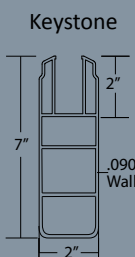

COLORS

* Minimum order size may apply.

RAIL STYLES

Reinforced bottom rail available on all privacy panels.

POCKET RAIL

DECO RAIL

ESTATE PRIVACY WITH LATTICE

ADDITIONAL PRIVACY OPTIONS

ESTATE COMBO

ESTATE WITH LATTICE

HAMPTON

SUMMIT

PRIVACY FEATURES

- Two pocket rail options available:
 - Estate 1-1/2" x 5-1/2" (Reinforced bottom rail standard)
 - Keystone 2" x 7" (Reinforced bottom rail optional)
- 6" tongue and groove pickets, 11.3" available in limited locations
- Panels offered in 6' and 8' widths
- ReadIPak packaging available for quick and easy installation
- Made from high quality virgin vinyl raw materials