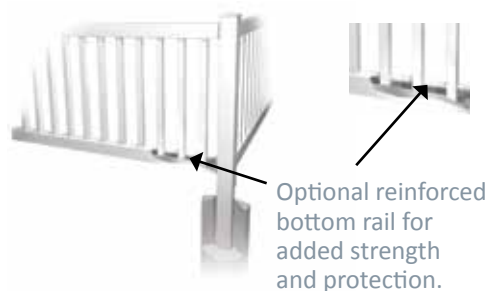

Nothing beats the charm of a vinyl picket fence. EverGuard® offers a wide variety of heights and styles to accent your landscaping and create a beautiful boundary to your property.

PICKET TOP STYLES

DOG EAR

POINTED

PYRAMID

SCALLOPED MELROSE

MELROSE

PICKET FEATURES

- 6 standard picket styles available
- Pickets installed with through-rail construction
- Assortment of picket top options allowing you to create a distinctive look
- Panels offered in 6' and 8' widths
- Optional bottom rail insert
- Made from high quality virgin vinyl raw materials