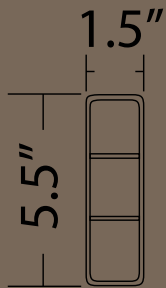

Reinforced top and bottom rail comes standard.

POCKET RAIL

MOCHA WALNUT ESTATE PRIVACY FEATURES

- Available with Estate pocket rails
 - 1-1/2" x 5-1/2" (Reinforced top and bottom rail standard)
- 6" tongue and groove pickets
- Panels offered in 6' width
- Made from high quality virgin vinyl raw materials

RANCH RAIL PROFILE:

RANCH RAIL FEATURES

- 1-1/2" x 5-1/2" rails
- 5" x 5" posts
- Available in 2, 3 & 4-rail and Crossbuck
- Offered in a variety of grades

POST CAPS

Complete your look by choosing from four distinct post cap options, each created to match perfectly with all styles of EverGuard® fencing. Select one post cap style to use throughout the entire layout, or use two or more styles to create an even more customized look.