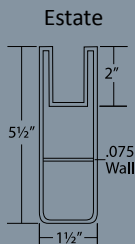

COLORS

* Minimum order size may apply.

RAIL STYLES

Reinforced bottom rail available on all privacy panels.

POCKET RAIL

DECO RAIL

ESTATE PRIVACY WITH LATTICE

ADDITIONAL PRIVACY OPTIONS

ESTATE COMBO

ESTATE WITH LATTICE

HAMPTON

SUMMIT

PRIVACY FEATURES

- Two pocket rail options available:
 - Estate 1-1/2" x 5-1/2" (Reinforced bottom rail standard)
 - Keystone 2" x 7" (Reinforced bottom rail optional)
- 6" tongue and groove pickets, 11.3" available in limited locations
- Panels offered in 6' and 8' widths
- ReadIPak packaging available for quick and easy installation
- Made from high quality virgin vinyl raw materials