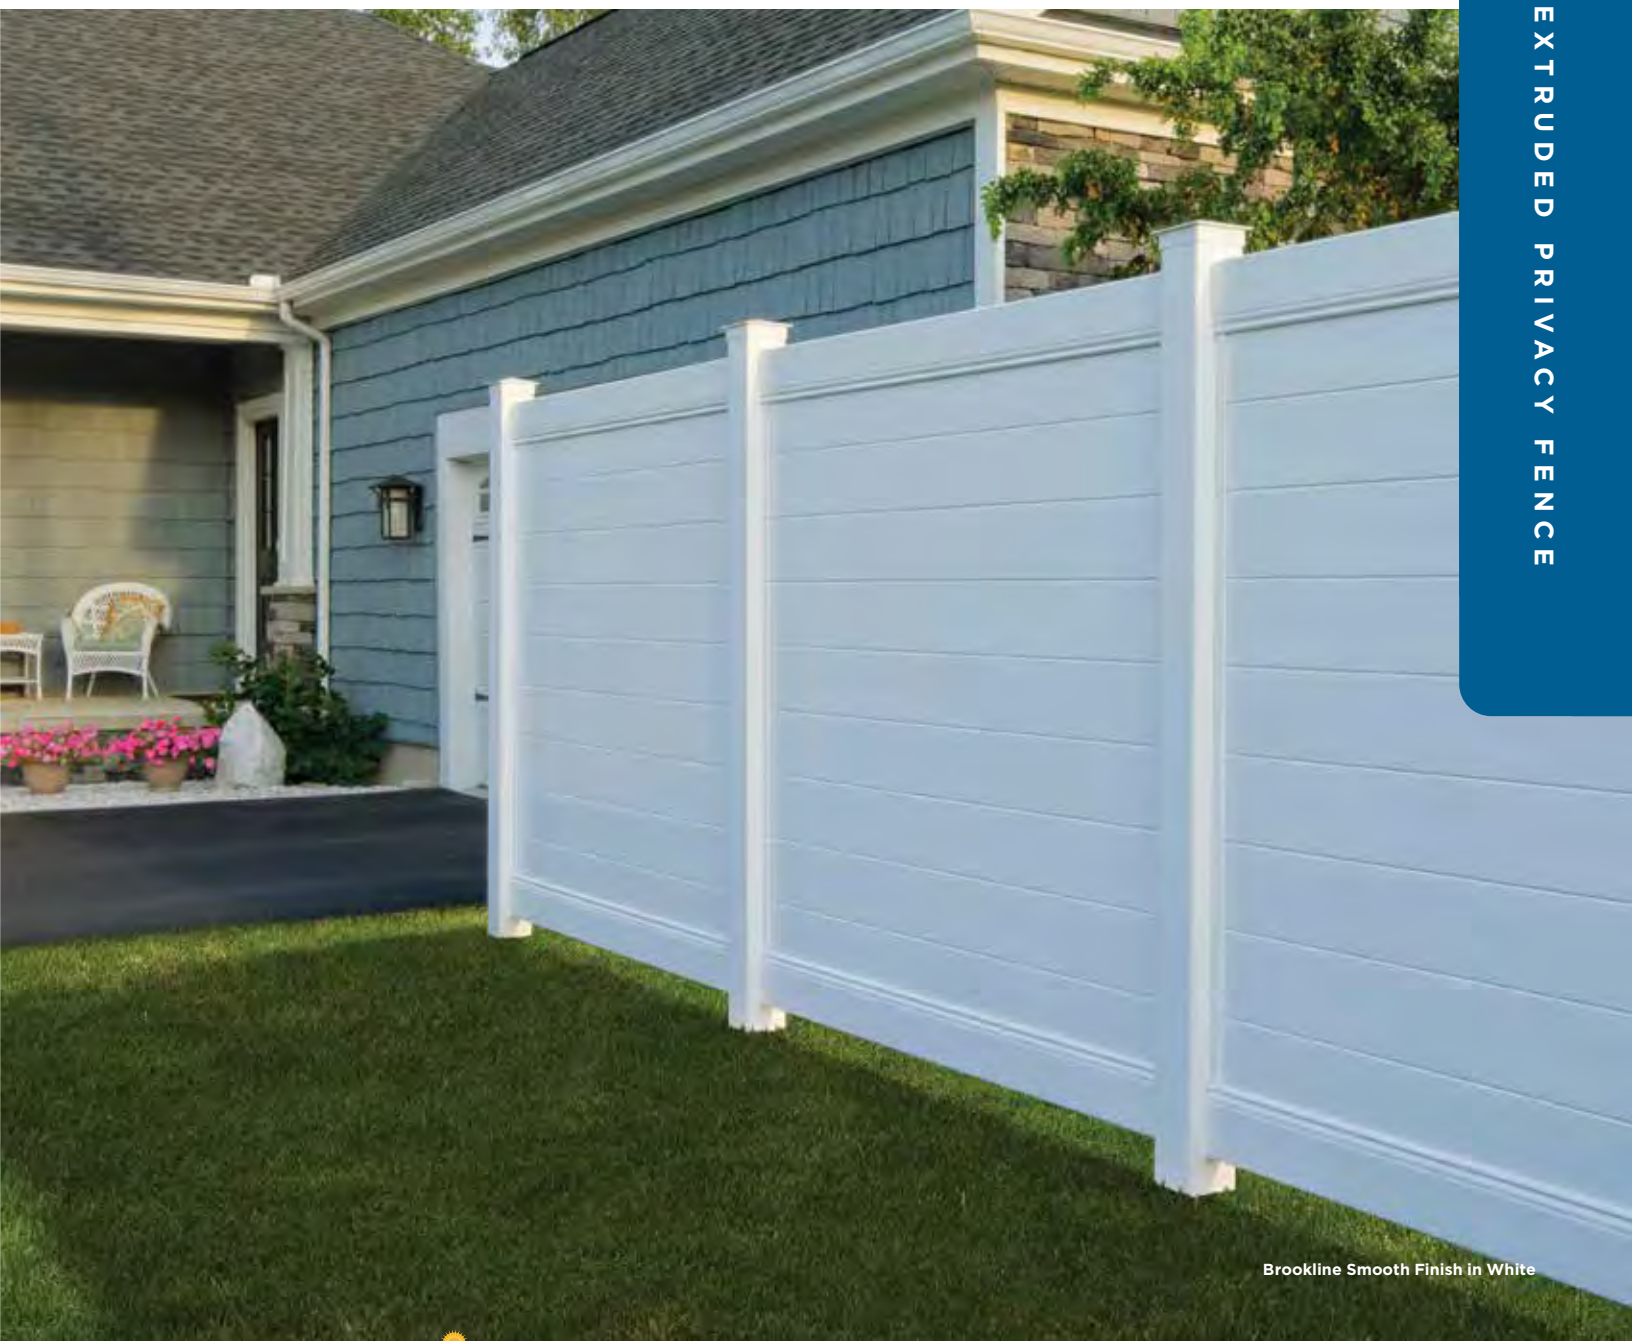

Brookline Smooth Finish in White

Brookline Smooth

Brookline's modern style combines the luxury of complete privacy with durability and low-maintenance. Top rails in ColorLast® colors feature steel reinforcement for added support.

Heights: 4', 5' & 6'
Picket Style: 7/8" x 7" Tongue & Groove
Post Centers: 6'
Steel Reinforced Bottom Rail