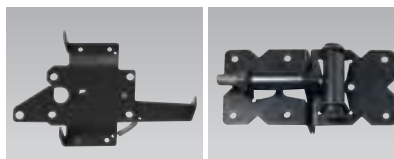

Strike and Latch

Hinge

High Performance Nylon Gate Hardware Kits

Versatile and virtually maintenance free, our premium nylon gate hardware offers key lockable latches, self-closing hinges and contoured gate handles. Available in Black.

LokkLatch® Key-Lockable Gate Latch, GateHandle™, MagnaLatch® Magnetic Safety Gate Latch, LokkLatch Magnetic™, and TruClose® Self-Closing Gate Hinges are registered trademarks of D&D Technologies.