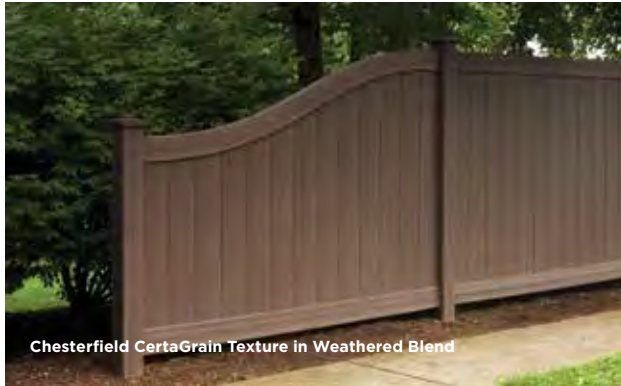

Transition from low to high fence sections. These specially designed fence sections provide an appealing way to unify your fence installation.

with **S Curve** STC 21

Heights: Transitions from 6' to 4'
Picket Style: 7/8" x 7" Tongue & Groove
Steel Reinforced Bottom Rail