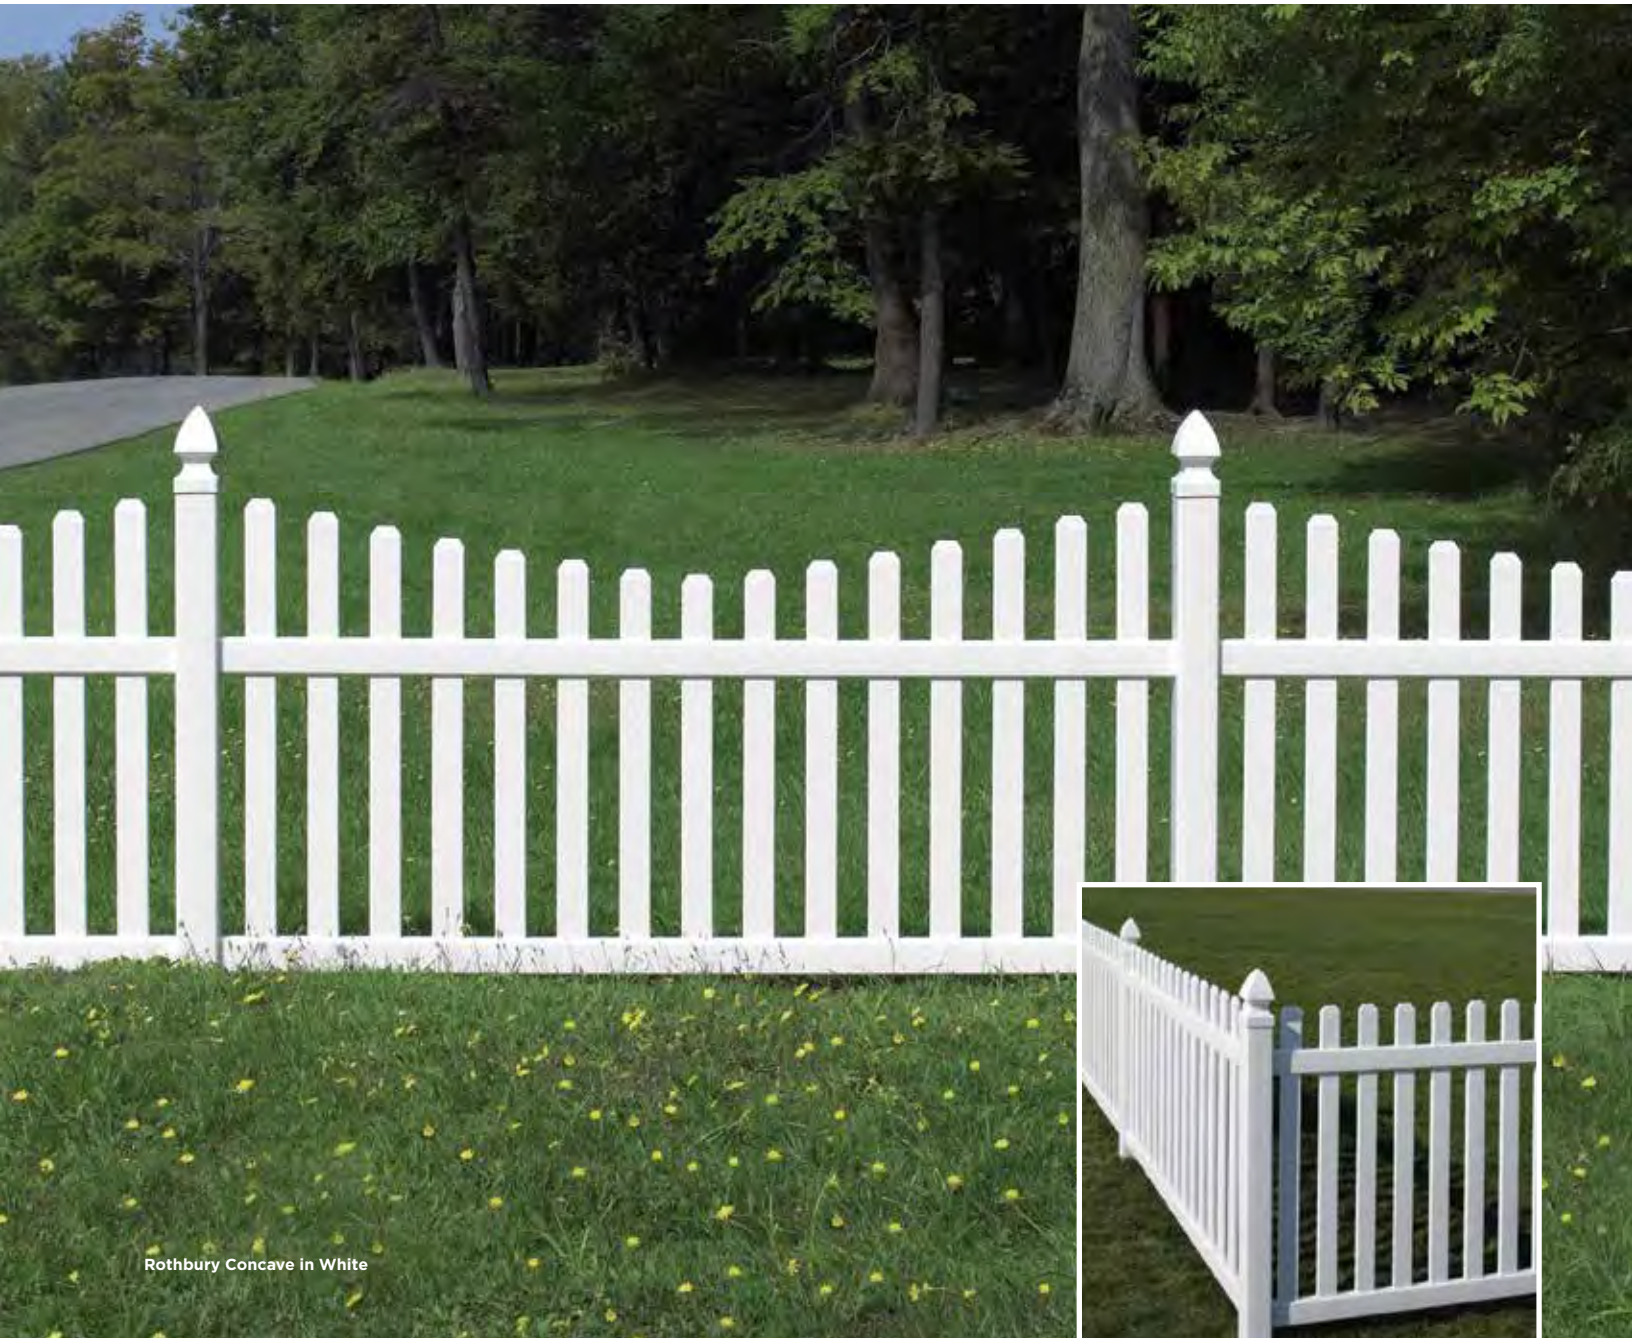

Gothic Cap not available in Natural Clay for 4' height
 Ball Cap not available in Natural Clay for 4' height

Rothbury

Rothbury Concave in White

Rothbury Straight in White

Rothbury Straight/Concave

Thru-picket "good neighbor" design