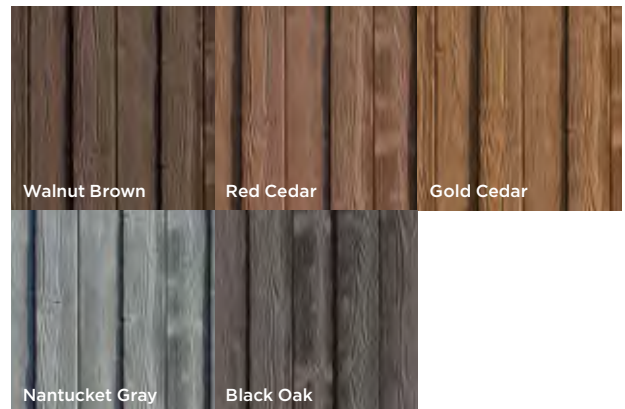

Sherwood™

Colors throughout this brochure are simulated.

Consult product color samples before making final selection.