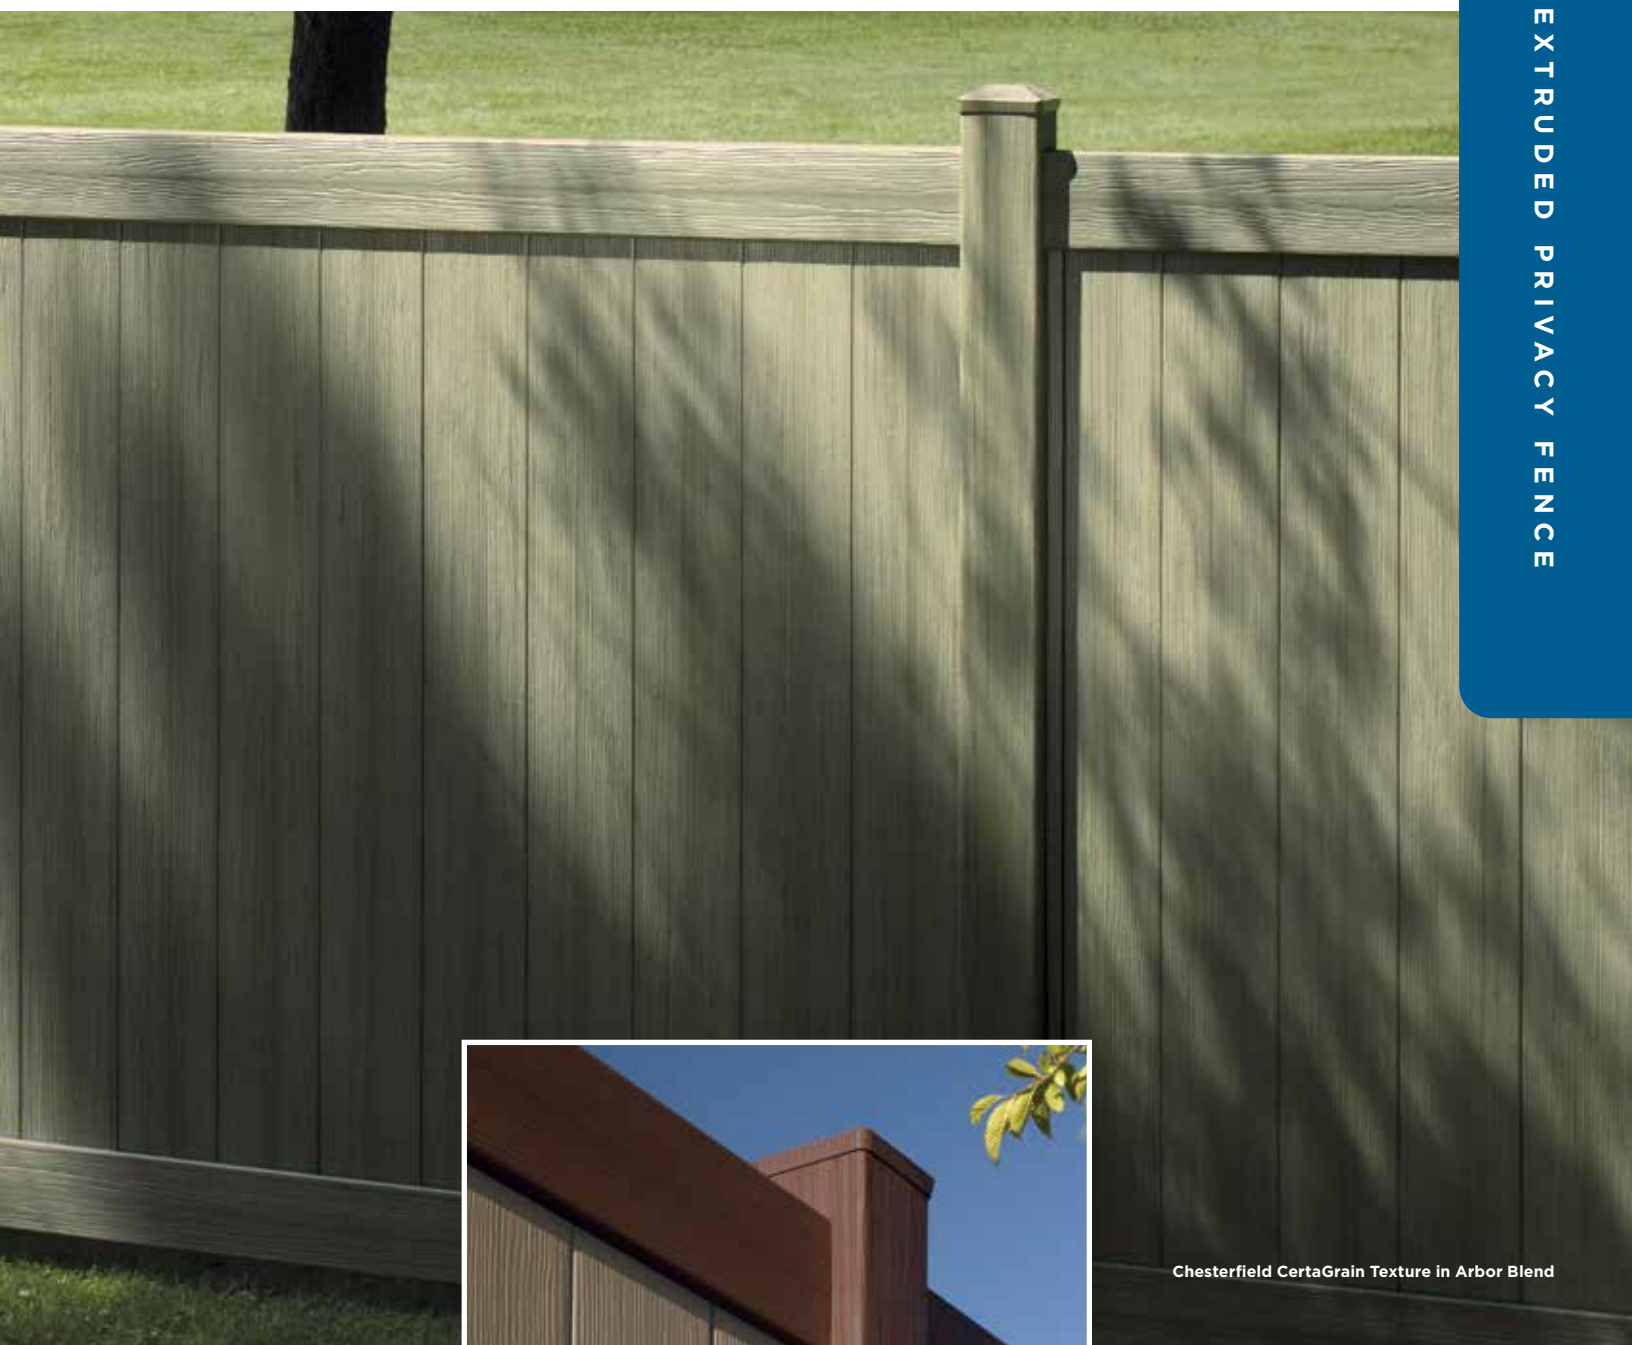

Heights: 4', 5' & 6'

Picket Style: 7/8" x 7" Tongue & Groove
Steel Reinforced Bottom Rail

Cap Styles (shown in Sierra Blend)

Textured Flat Top External Textured New England

Chesterfield CertaGrain Texture in Arbor Blend